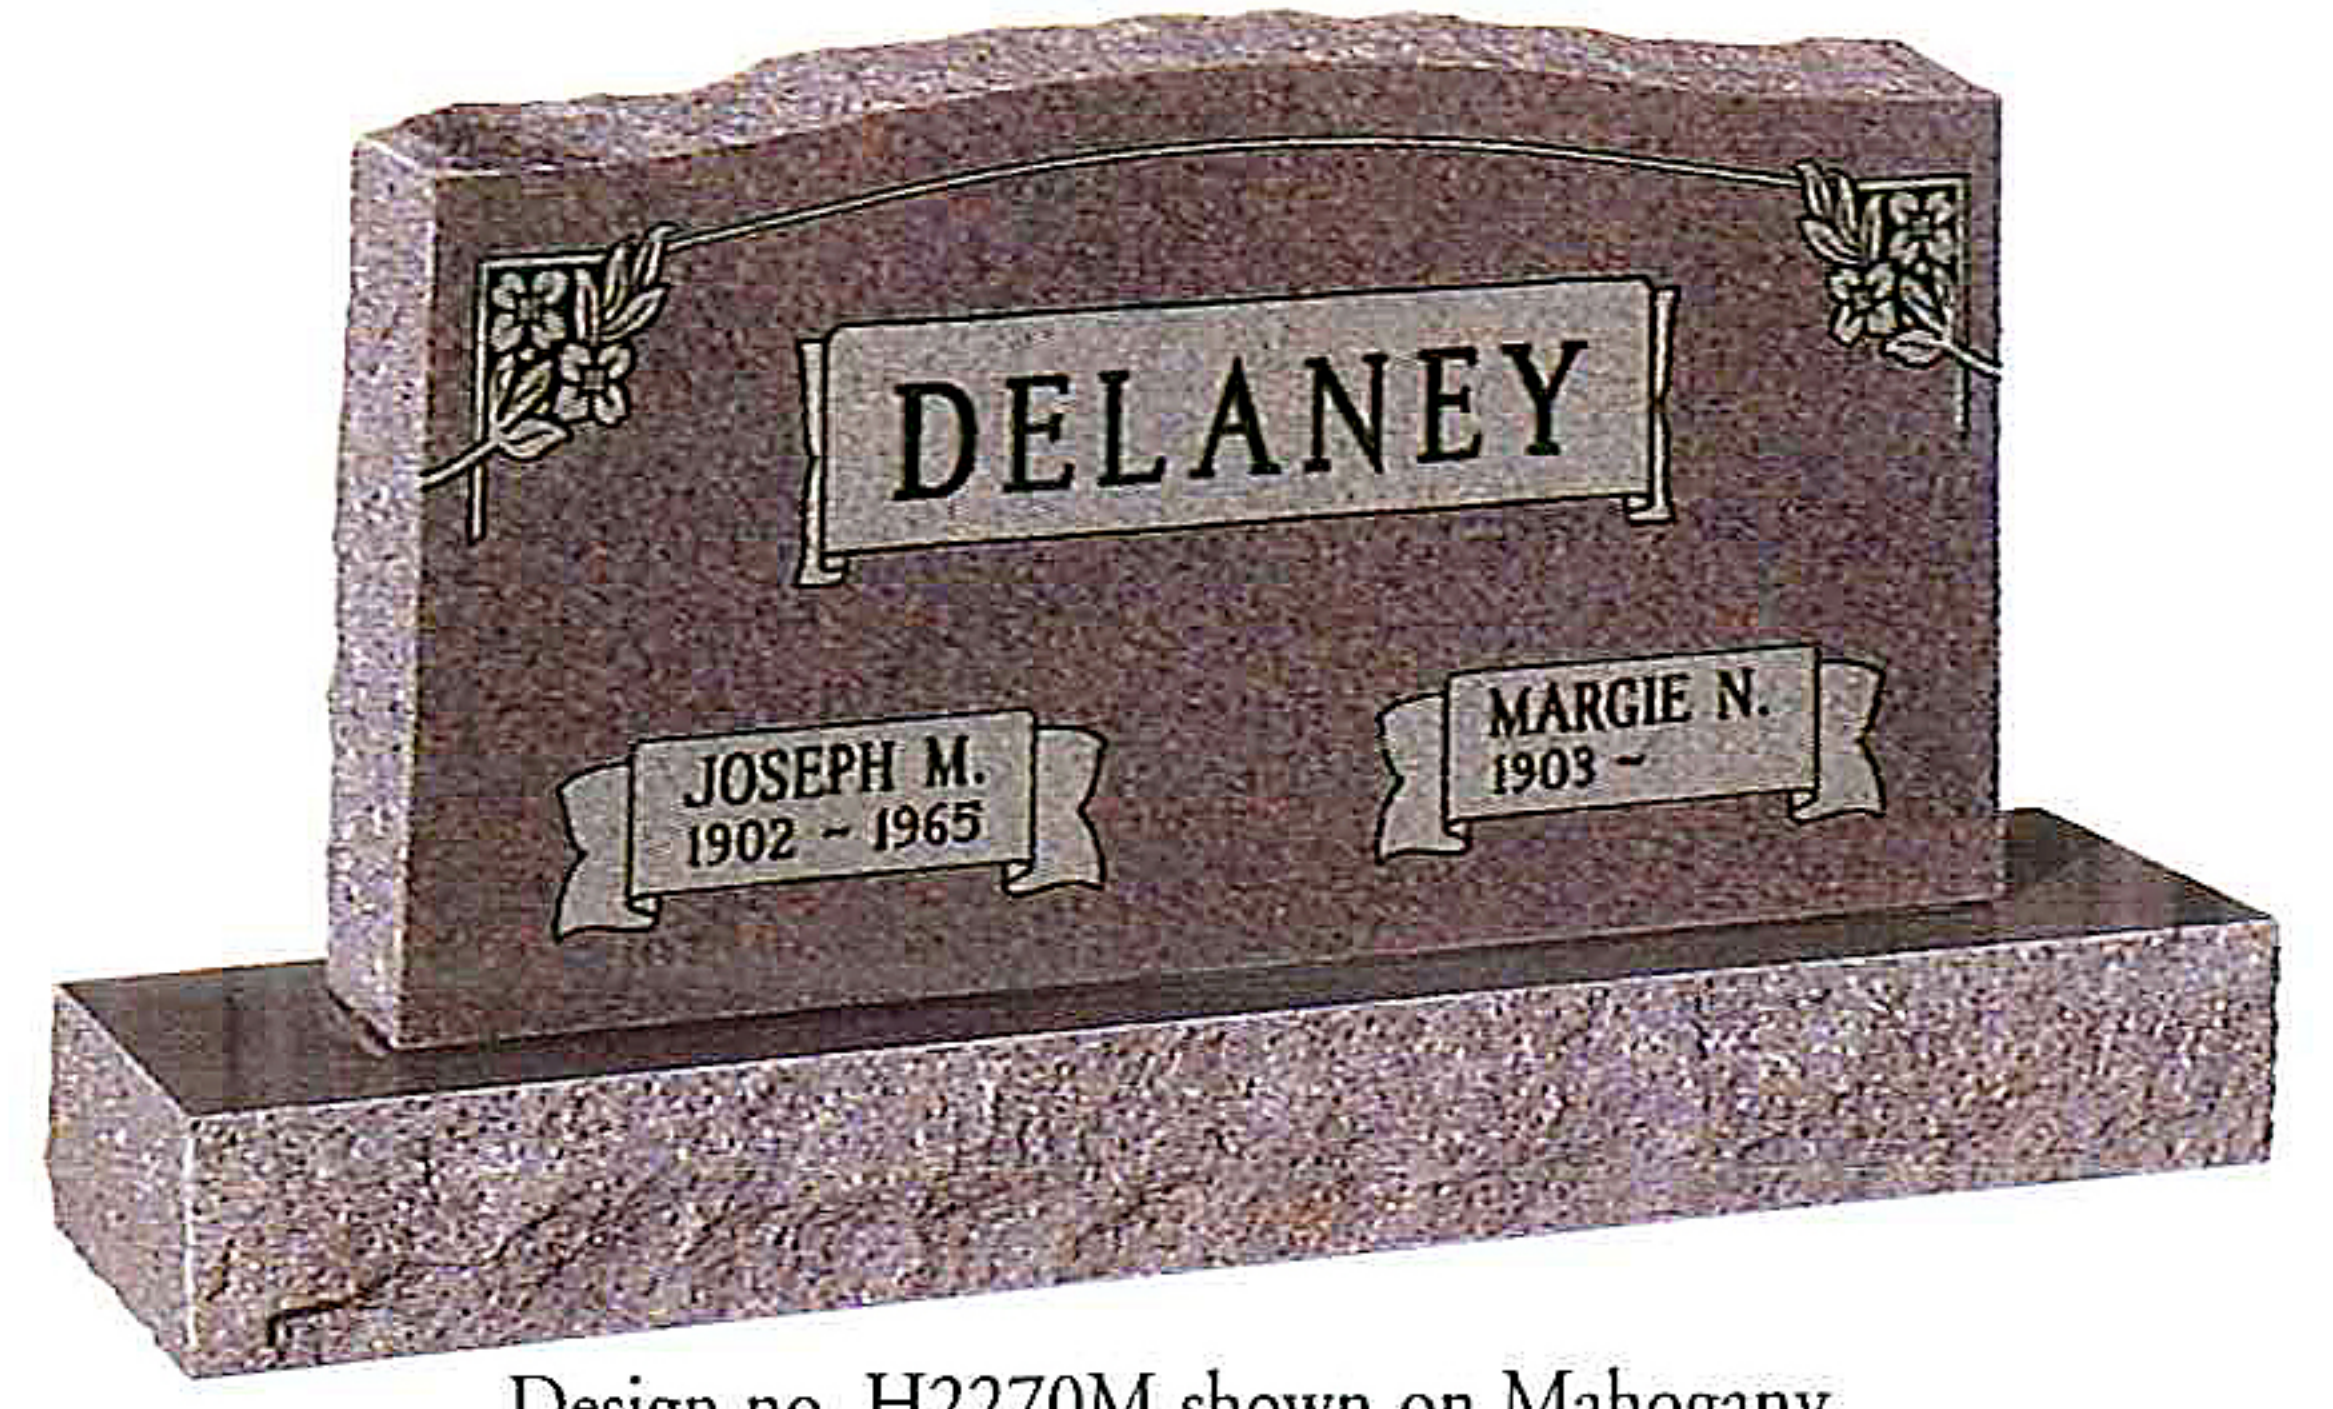

GRANITE MONUMENTS

Design no. H5059M shown on Mahogany, Polished 3

Design no. STD30156A shown on Wausau Red

Design no. 6-606 shown on Buena Black

Design no. STD30557A shown on Gray

Design no. 6-659 shown on Mahogany, Polished 3

Design no. H4001M shown on Rustic Rose

Design no. 6-685 shown on Zimbabwe Black

Design no. 6-633 shown on Gray

Design no. H2270M shown on Mahogany

Design no. 6-1002 shown on Cedar Rose

Design no. 6-657 shown on Missouri Red

Design no. 6-618 shown on Gray

Design no. H4012M shown on Buena Black

Design no. 6-660 shown on Cedar Rose with polished oval top and polished margin base.

Design no. H4006M shown on Wausau Red with straight polished top and sides.