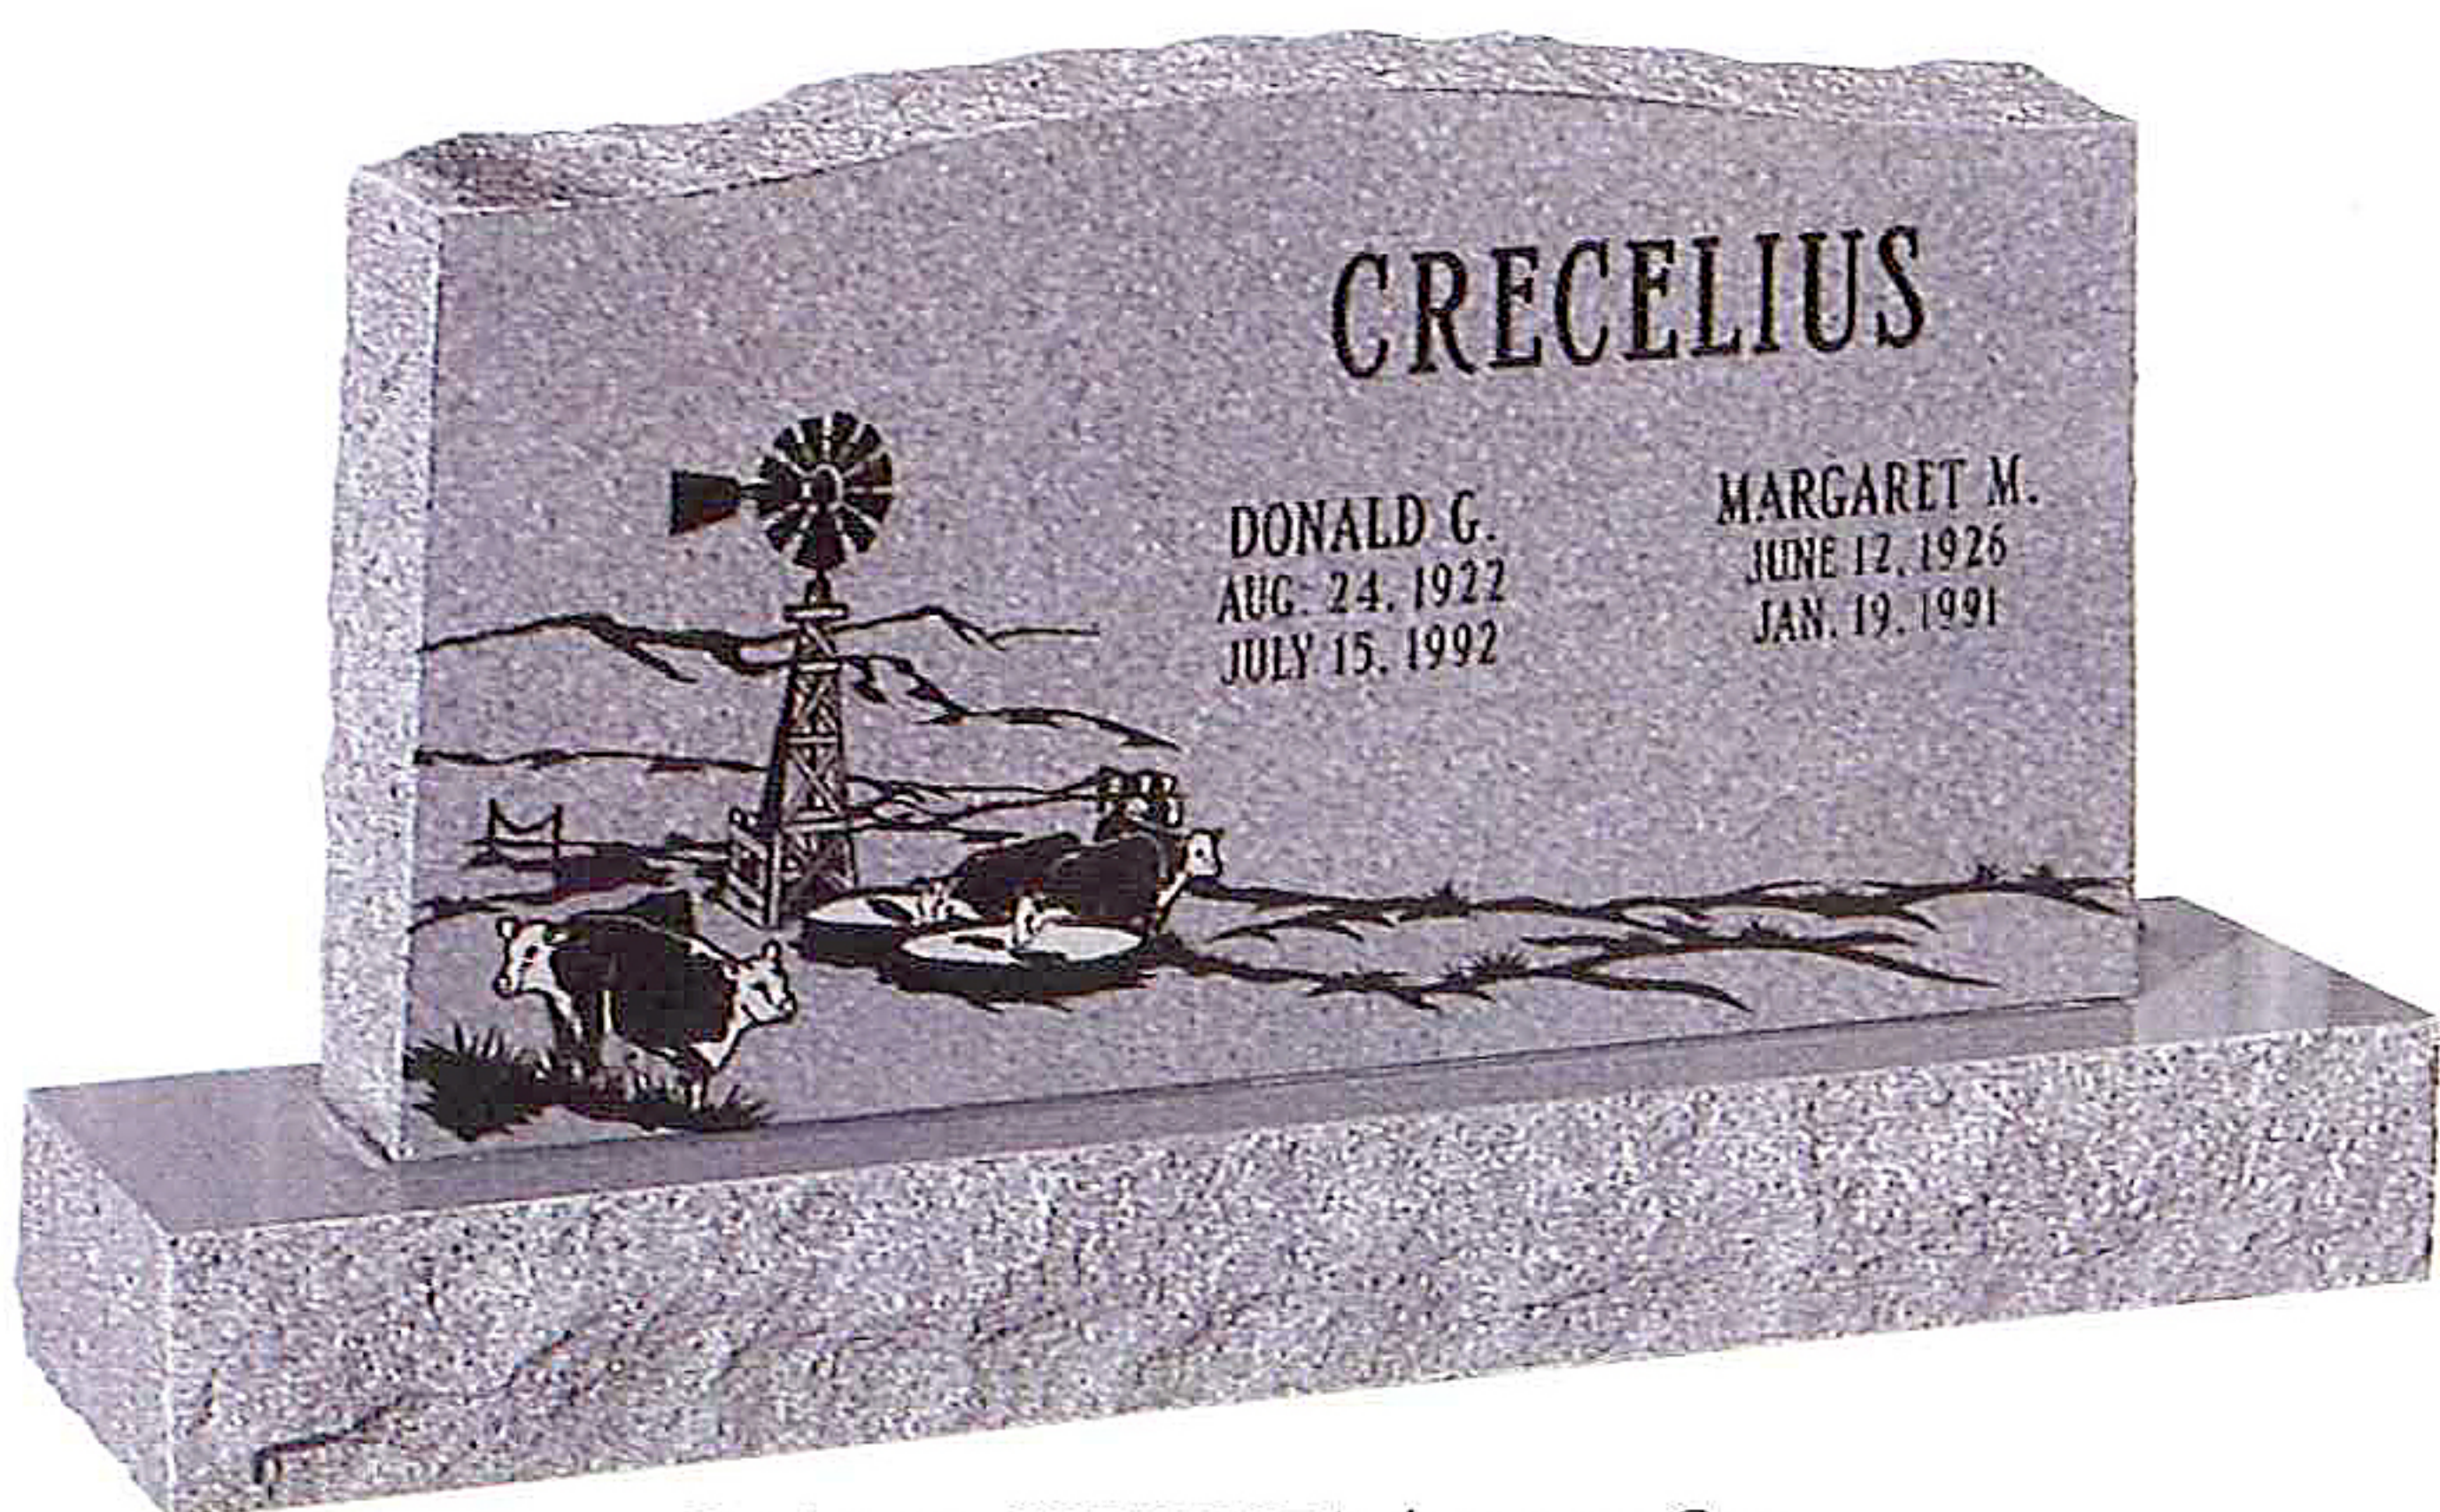

GRANITE MONUMENTS

Design no. H5059M shown on Mahogany, Polished 3

Design no. STD30156A shown on Wausau Red

Design no. 6-606 shown on Buena Black

Design no. STD30557A shown on Gray

Design no. 6-659 shown on Mahogany, Polished 3

Design no. H4001M shown on Rustic Rose

Design no. 6-685 shown on Zimbabwe Black

Design no. 6-633 shown on Gray

Design no. H2270M shown on Mahogany

Design no. 6-1002 shown on Cedar Rose

Design no. 6-657 shown on Missouri Red

Design no. 6-618 shown on Gray

Design no. H4012M shown on Buena Black

Design no. 6-660 shown on Cedar Rose with polished oval top and polished margin base.

Design no. H4006M shown on Wausau Red with straight polished top and sides.