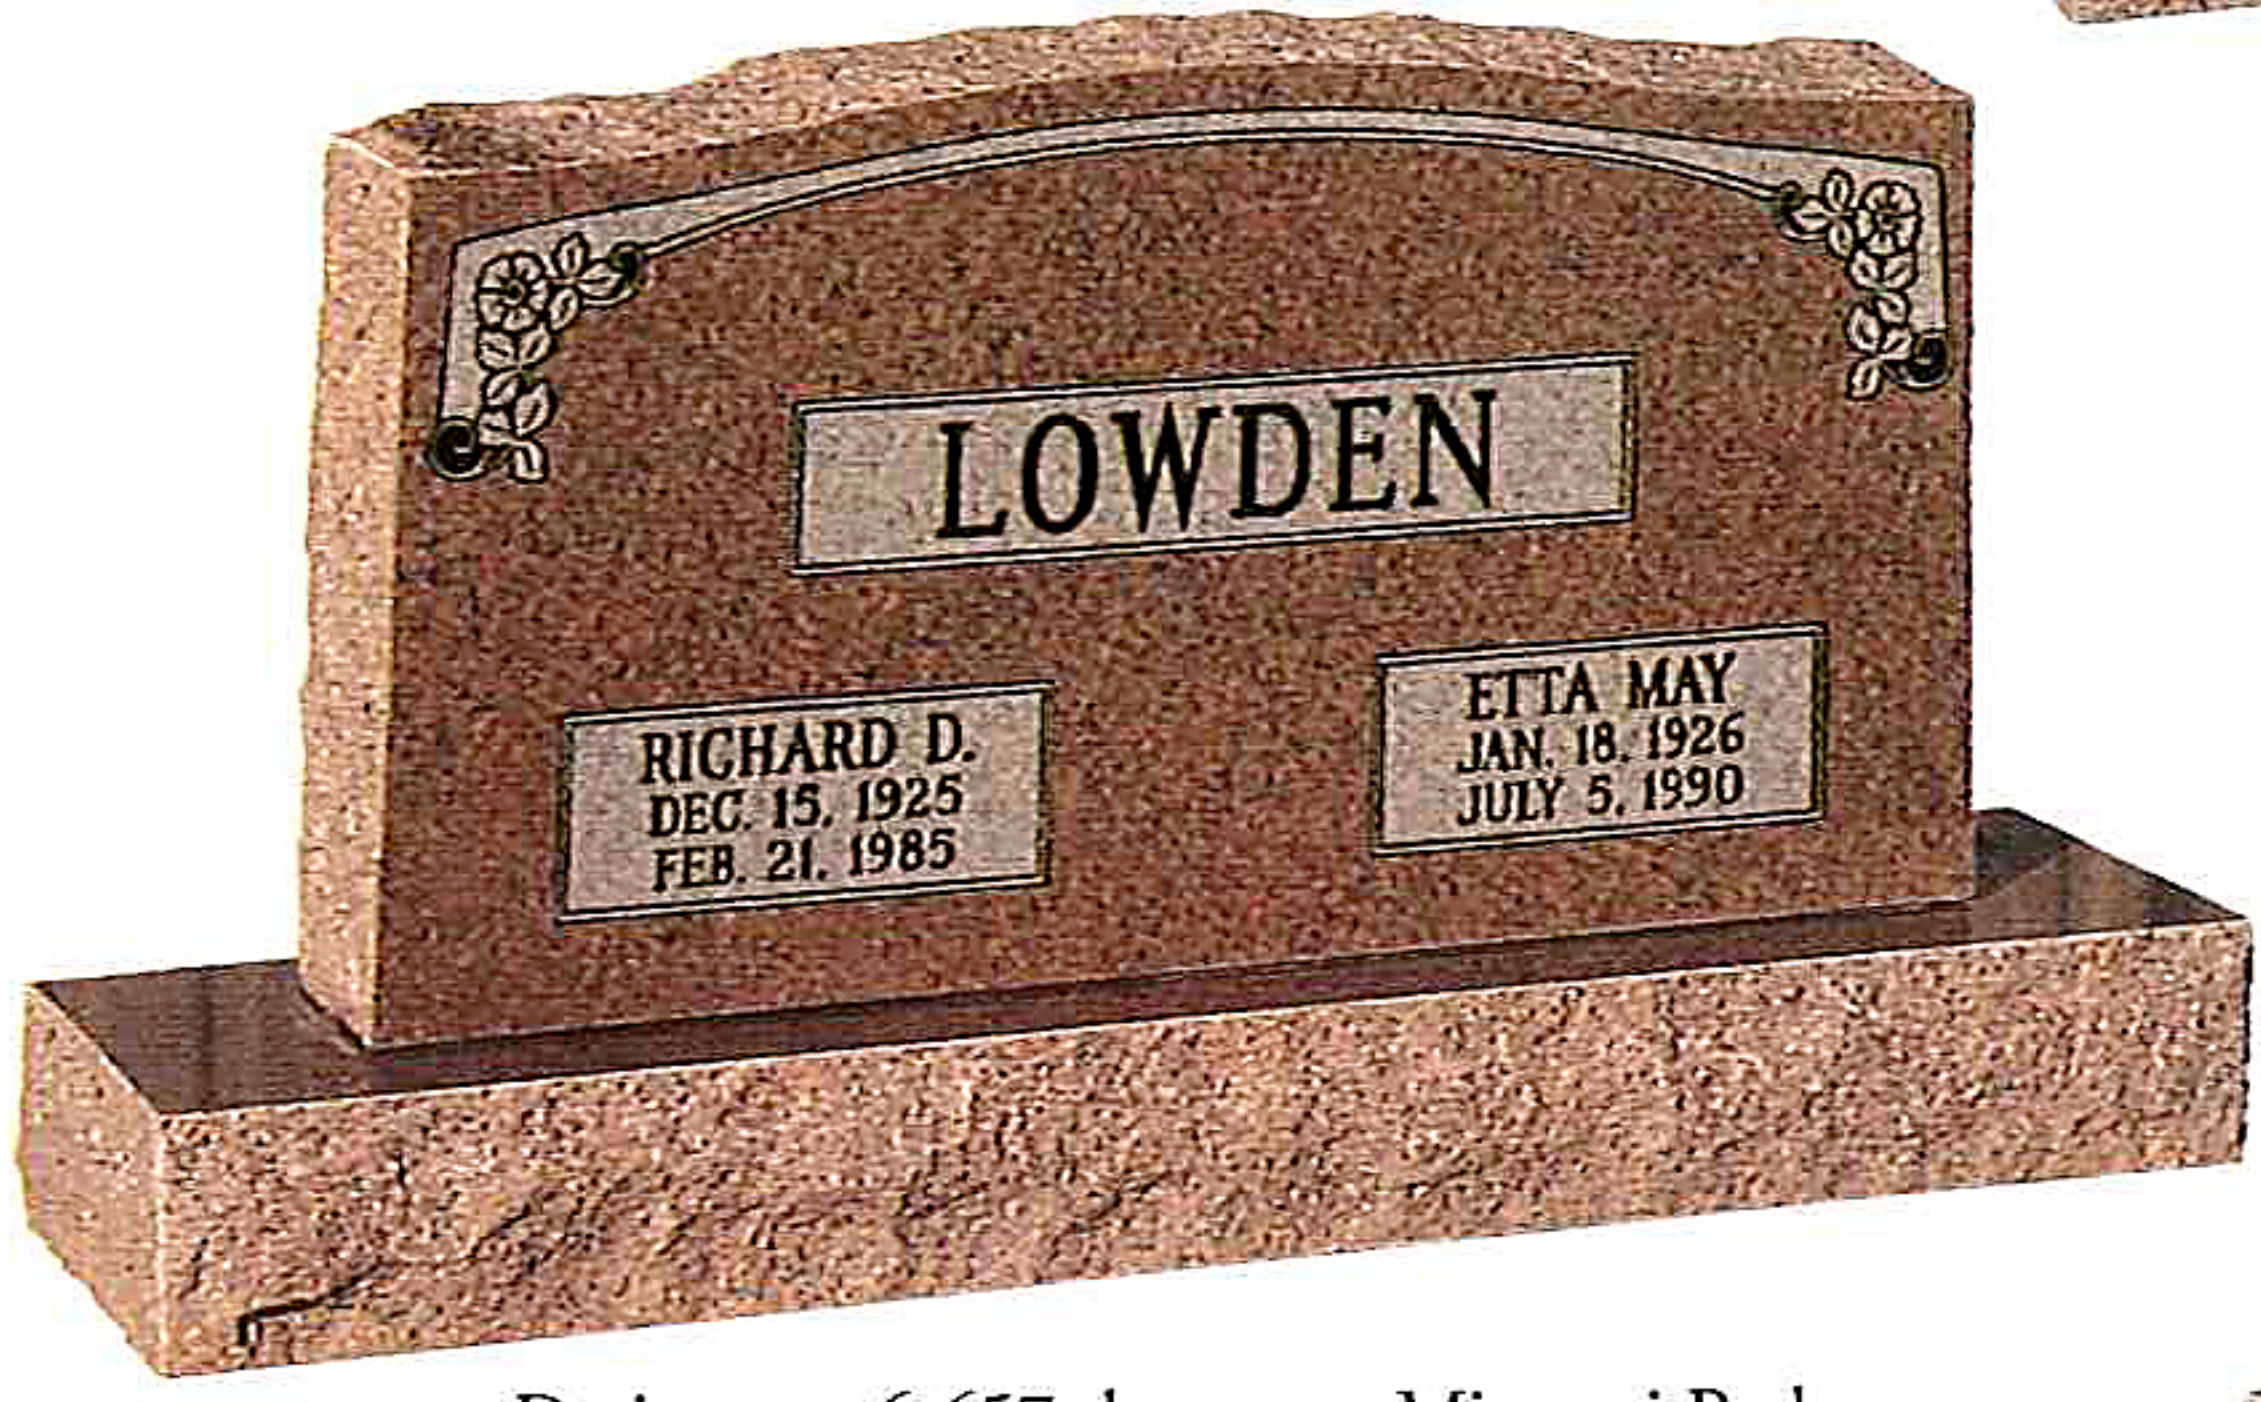

GRANITE MONUMENTS

Design no. H5059M shown on Mahogany, Polished 3

Design no. STD30156A shown on Wausau Red

Design no. 6-606 shown on Buena Black

Design no. STD30557A shown on Gray

Design no. 6-659 shown on Mahogany, Polished 3

Design no. H4001M shown on Rustic Rose

Design no. 6-685 shown on Zimbabwe Black

Design no. 6-633 shown on Gray

Design no. H2270M shown on Mahogany

Design no. 6-1002 shown on Cedar Rose

Design no. 6-657 shown on Missouri Red

Design no. 6-618 shown on Gray

Design no. H4012M shown on Buena Black

Design no. 6-660 shown on Cedar Rose with polished oval top and polished margin base.

Design no. H4006M shown on Wausau Red with straight polished top and sides.