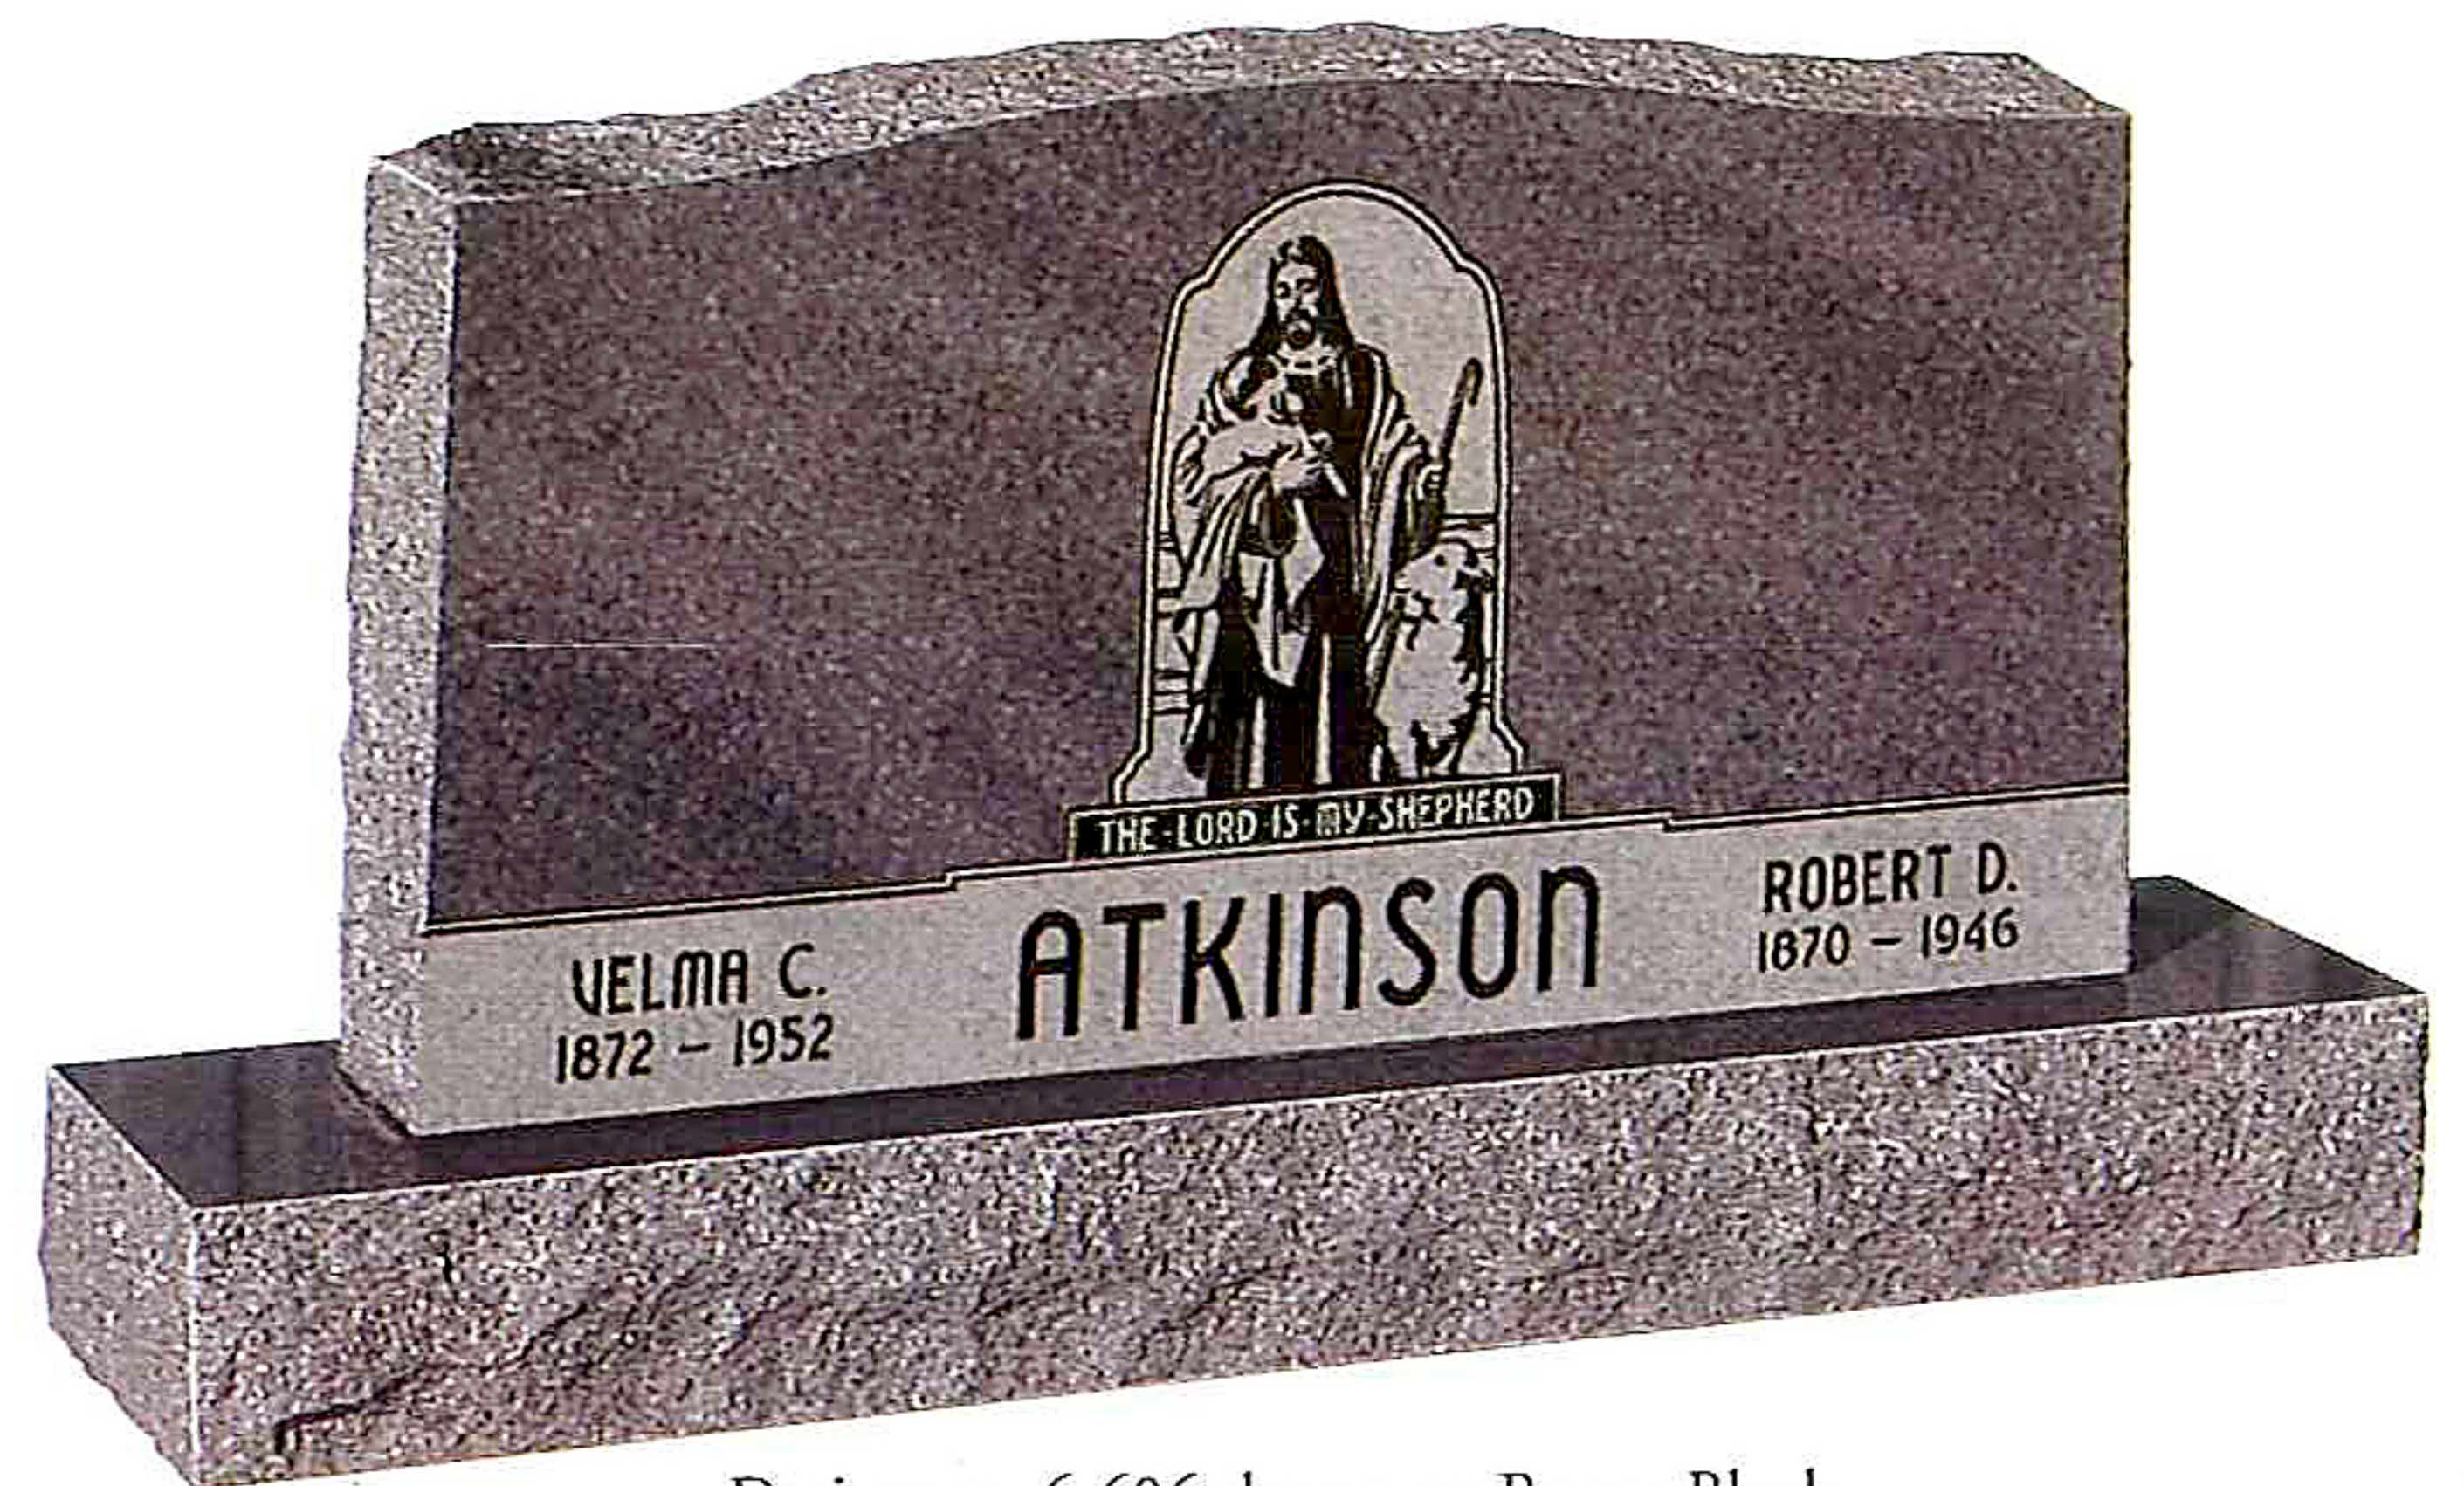

GRANITE MONUMENTS

Design no. H5059M shown on Mahogany, Polished 3

Design no. STD30156A shown on Wausau Red

Design no. 6-606 shown on Buena Black

Design no. STD30557A shown on Gray

Design no. 6-659 shown on Mahogany, Polished 3