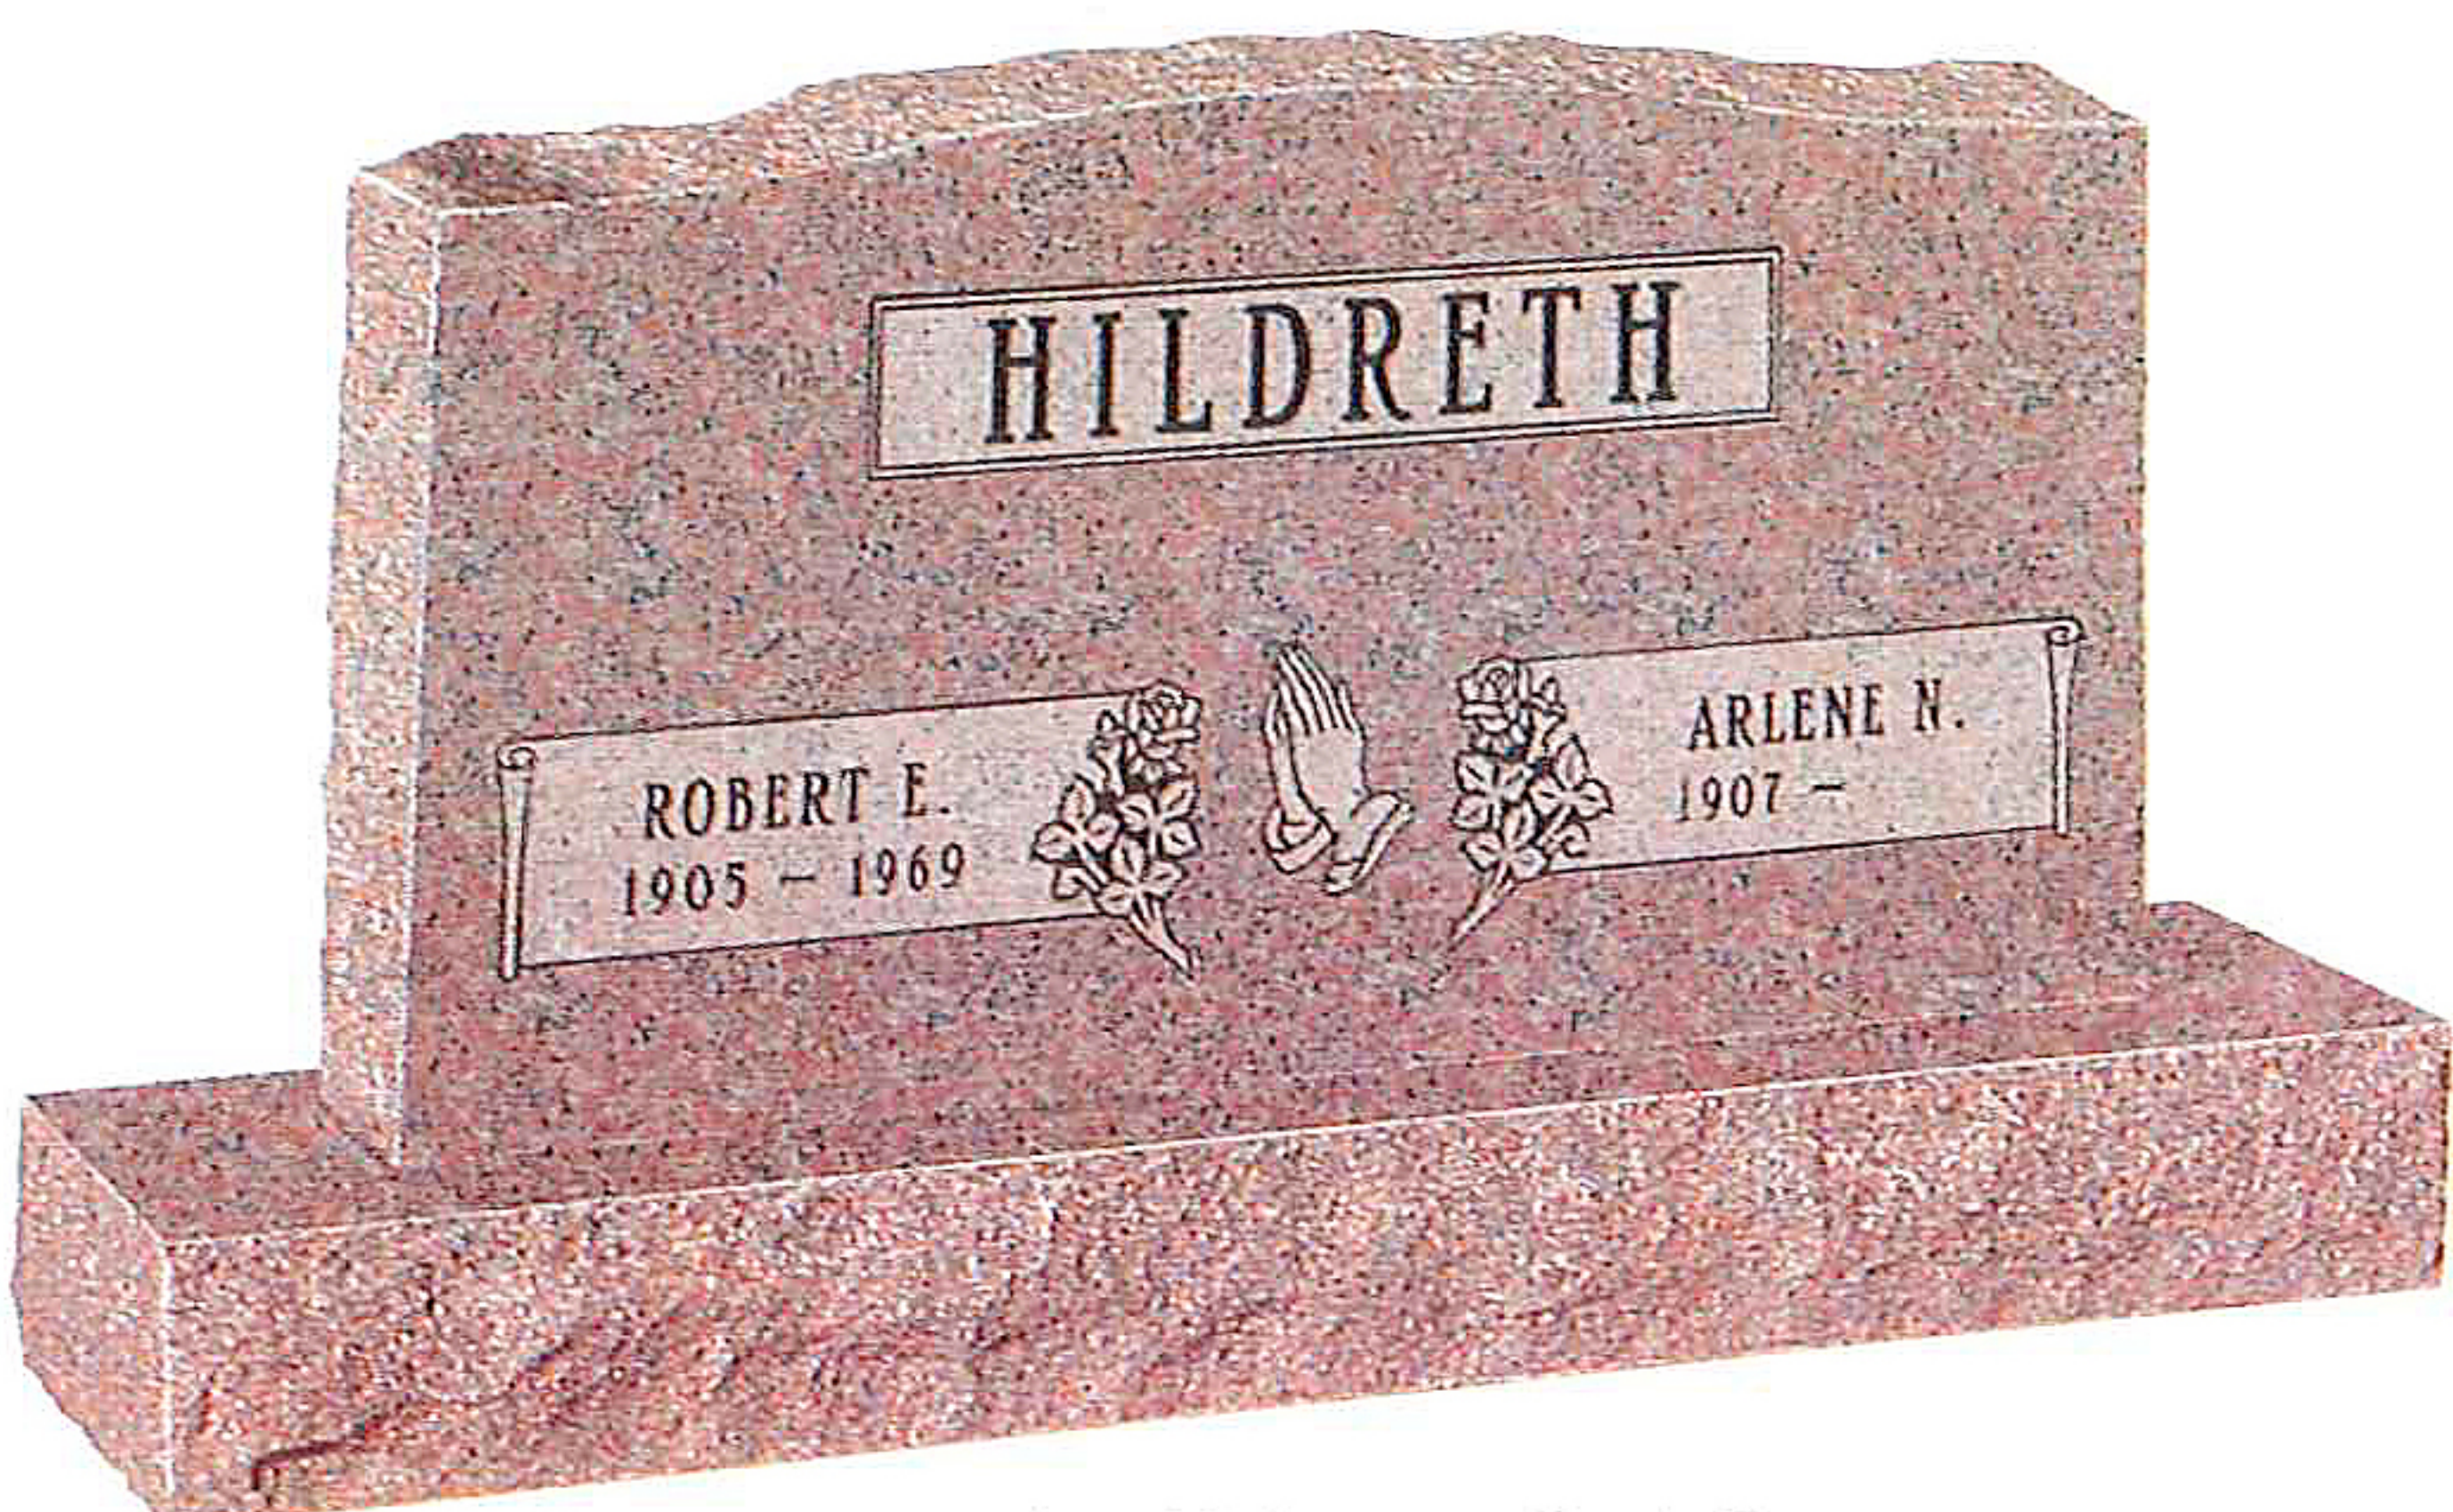

GRANITE MONUMENTS

Design no. H5059M shown on Mahogany, Polished 3

Design no. STD30156A shown on Wausau Red

Design no. 6-606 shown on Buena Black

Design no. STD30557A shown on Gray

Design no. 6-659 shown on Mahogany, Polished 3

Design no. 6-618 shown on Gray

Design no. H4012M shown on Buena Black

Design no. 6-660 shown on Cedar Rose with polished oval top and polished margin base.

Design no. H4006M shown on Wausau Red with straight polished top and sides.