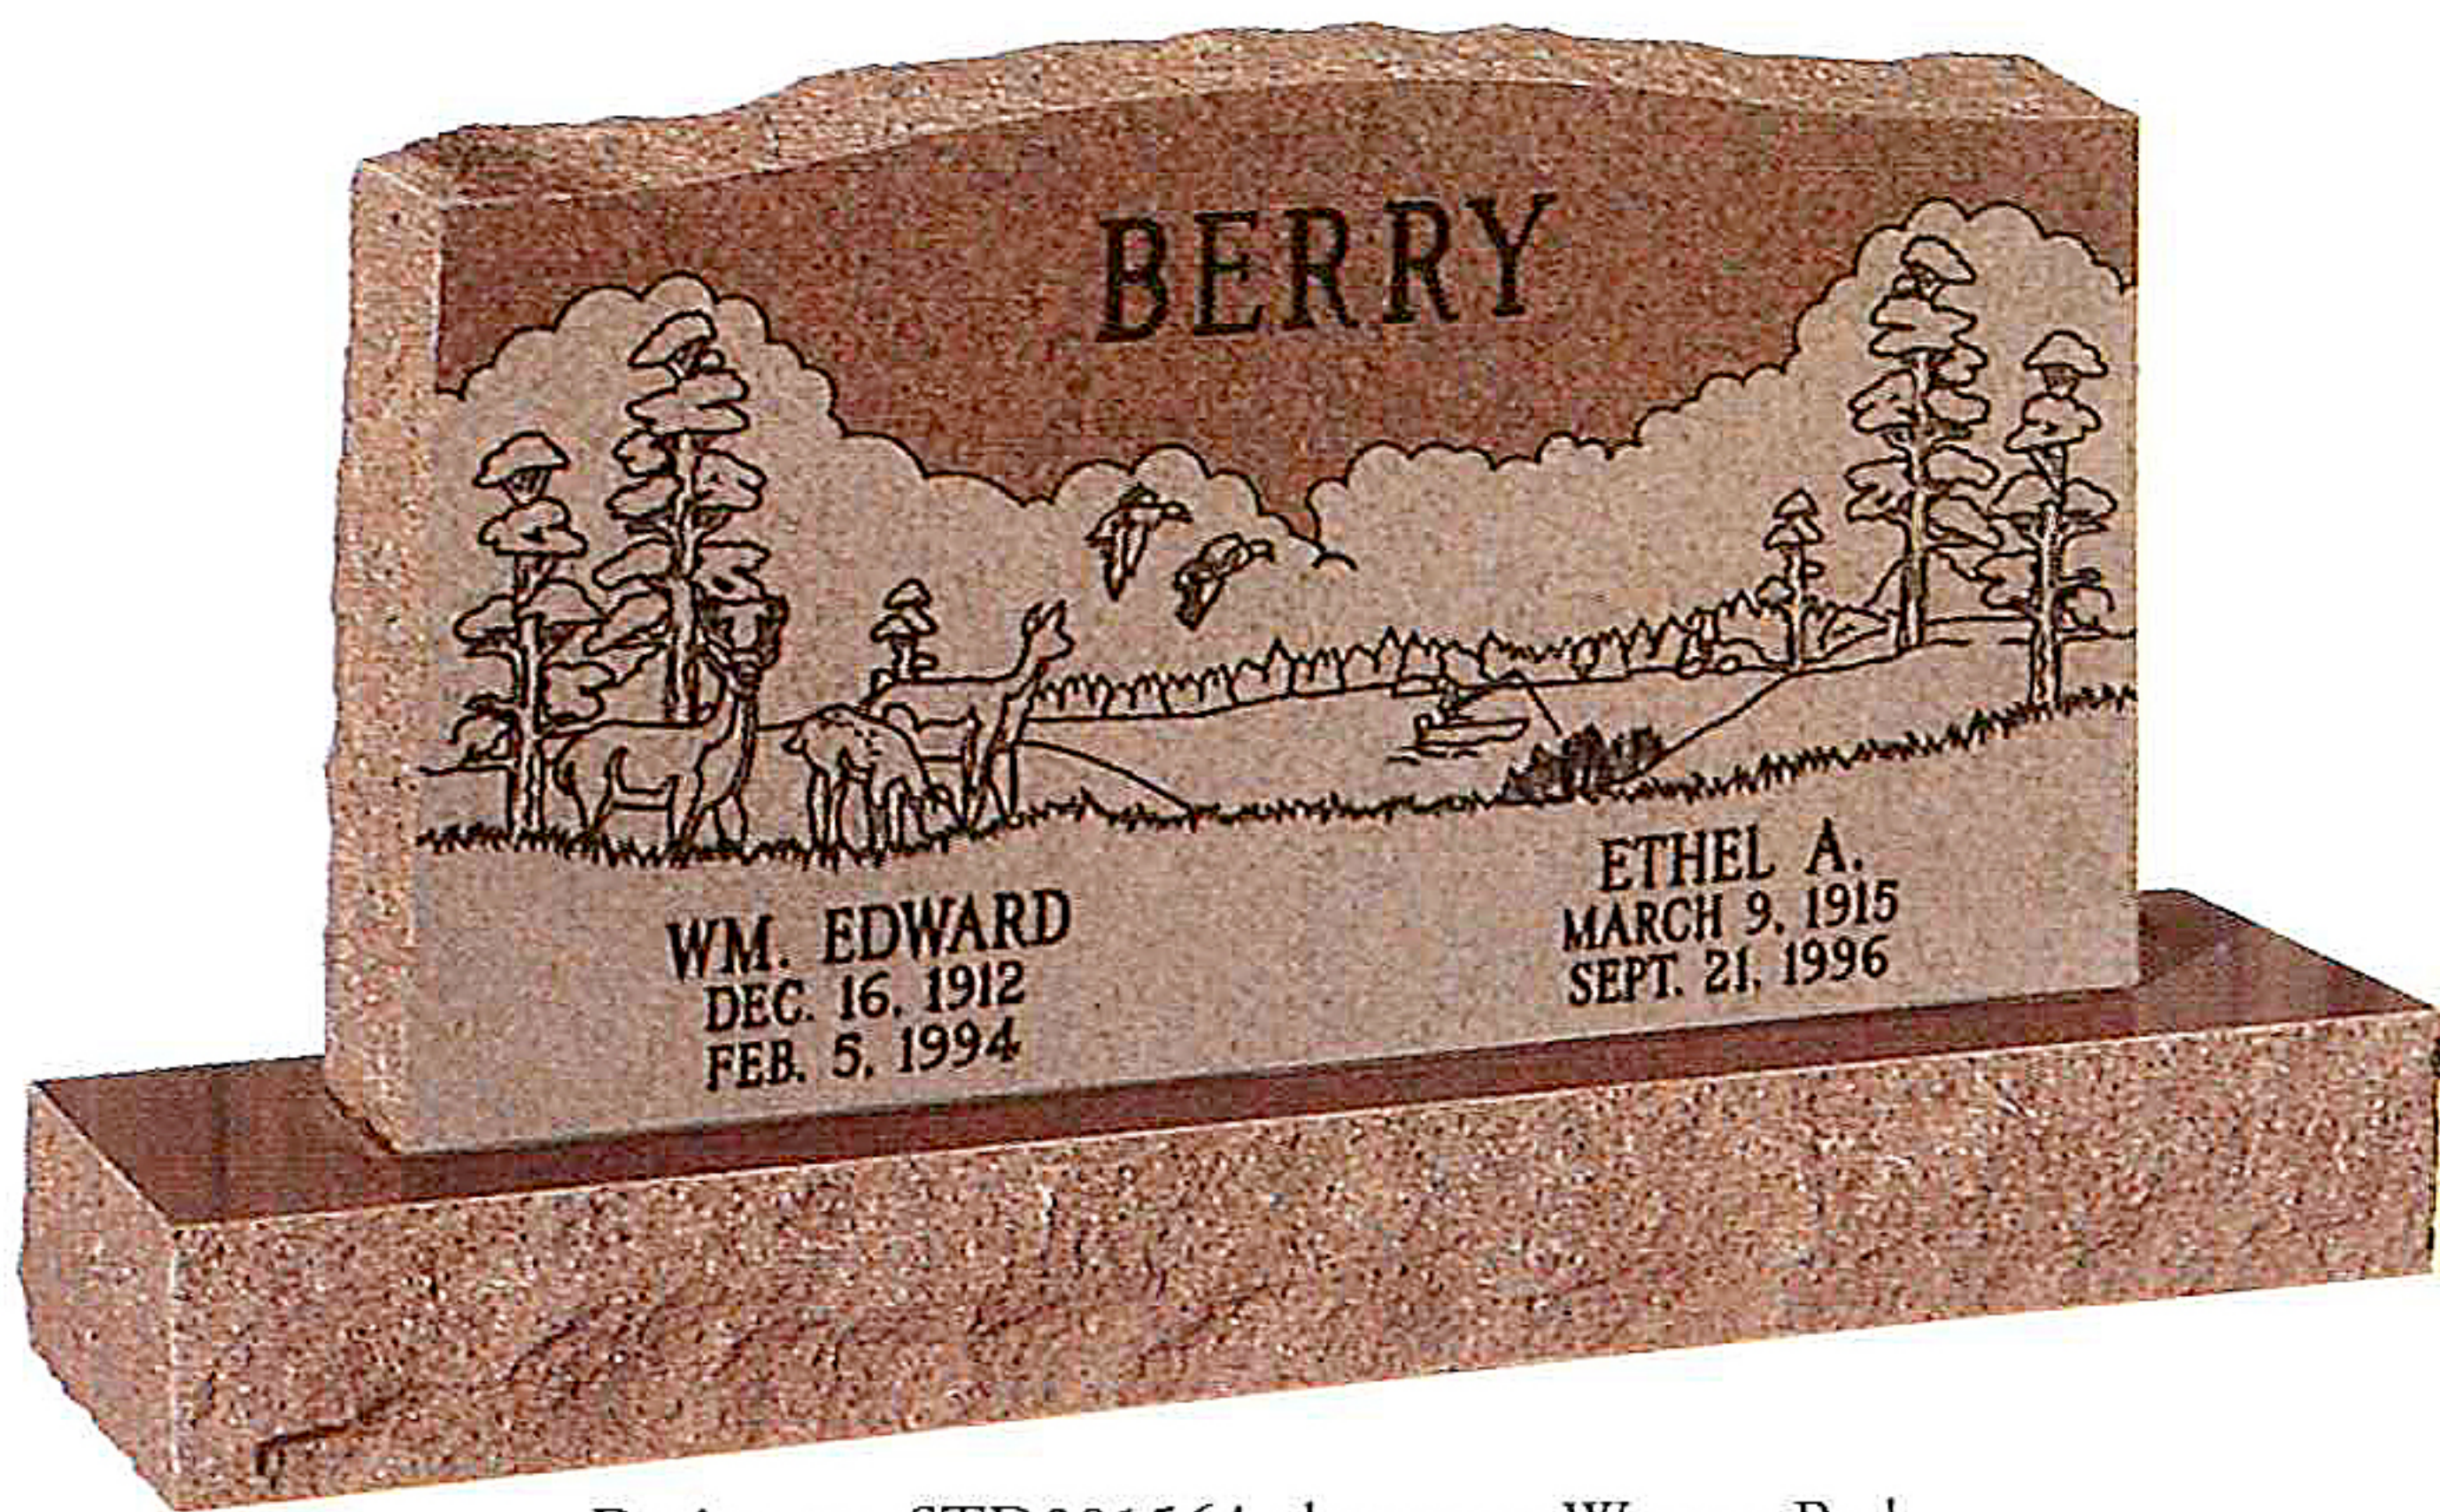

GRANITE MONUMENTS

Design no. H5059M shown on Mahogany, Polished 3

Design no. STD30156A shown on Wausau Red

Design no. 6-606 shown on Buena Black

Design no. STD30557A shown on Gray

Design no. 6-659 shown on Mahogany, Polished 3

Design no. 6-618 shown on Gray

Design no. H4012M shown on Buena Black

Design no. 6-660 shown on Cedar Rose with polished oval top and polished margin base.

Design no. H4006M shown on Wausau Red with straight polished top and sides.