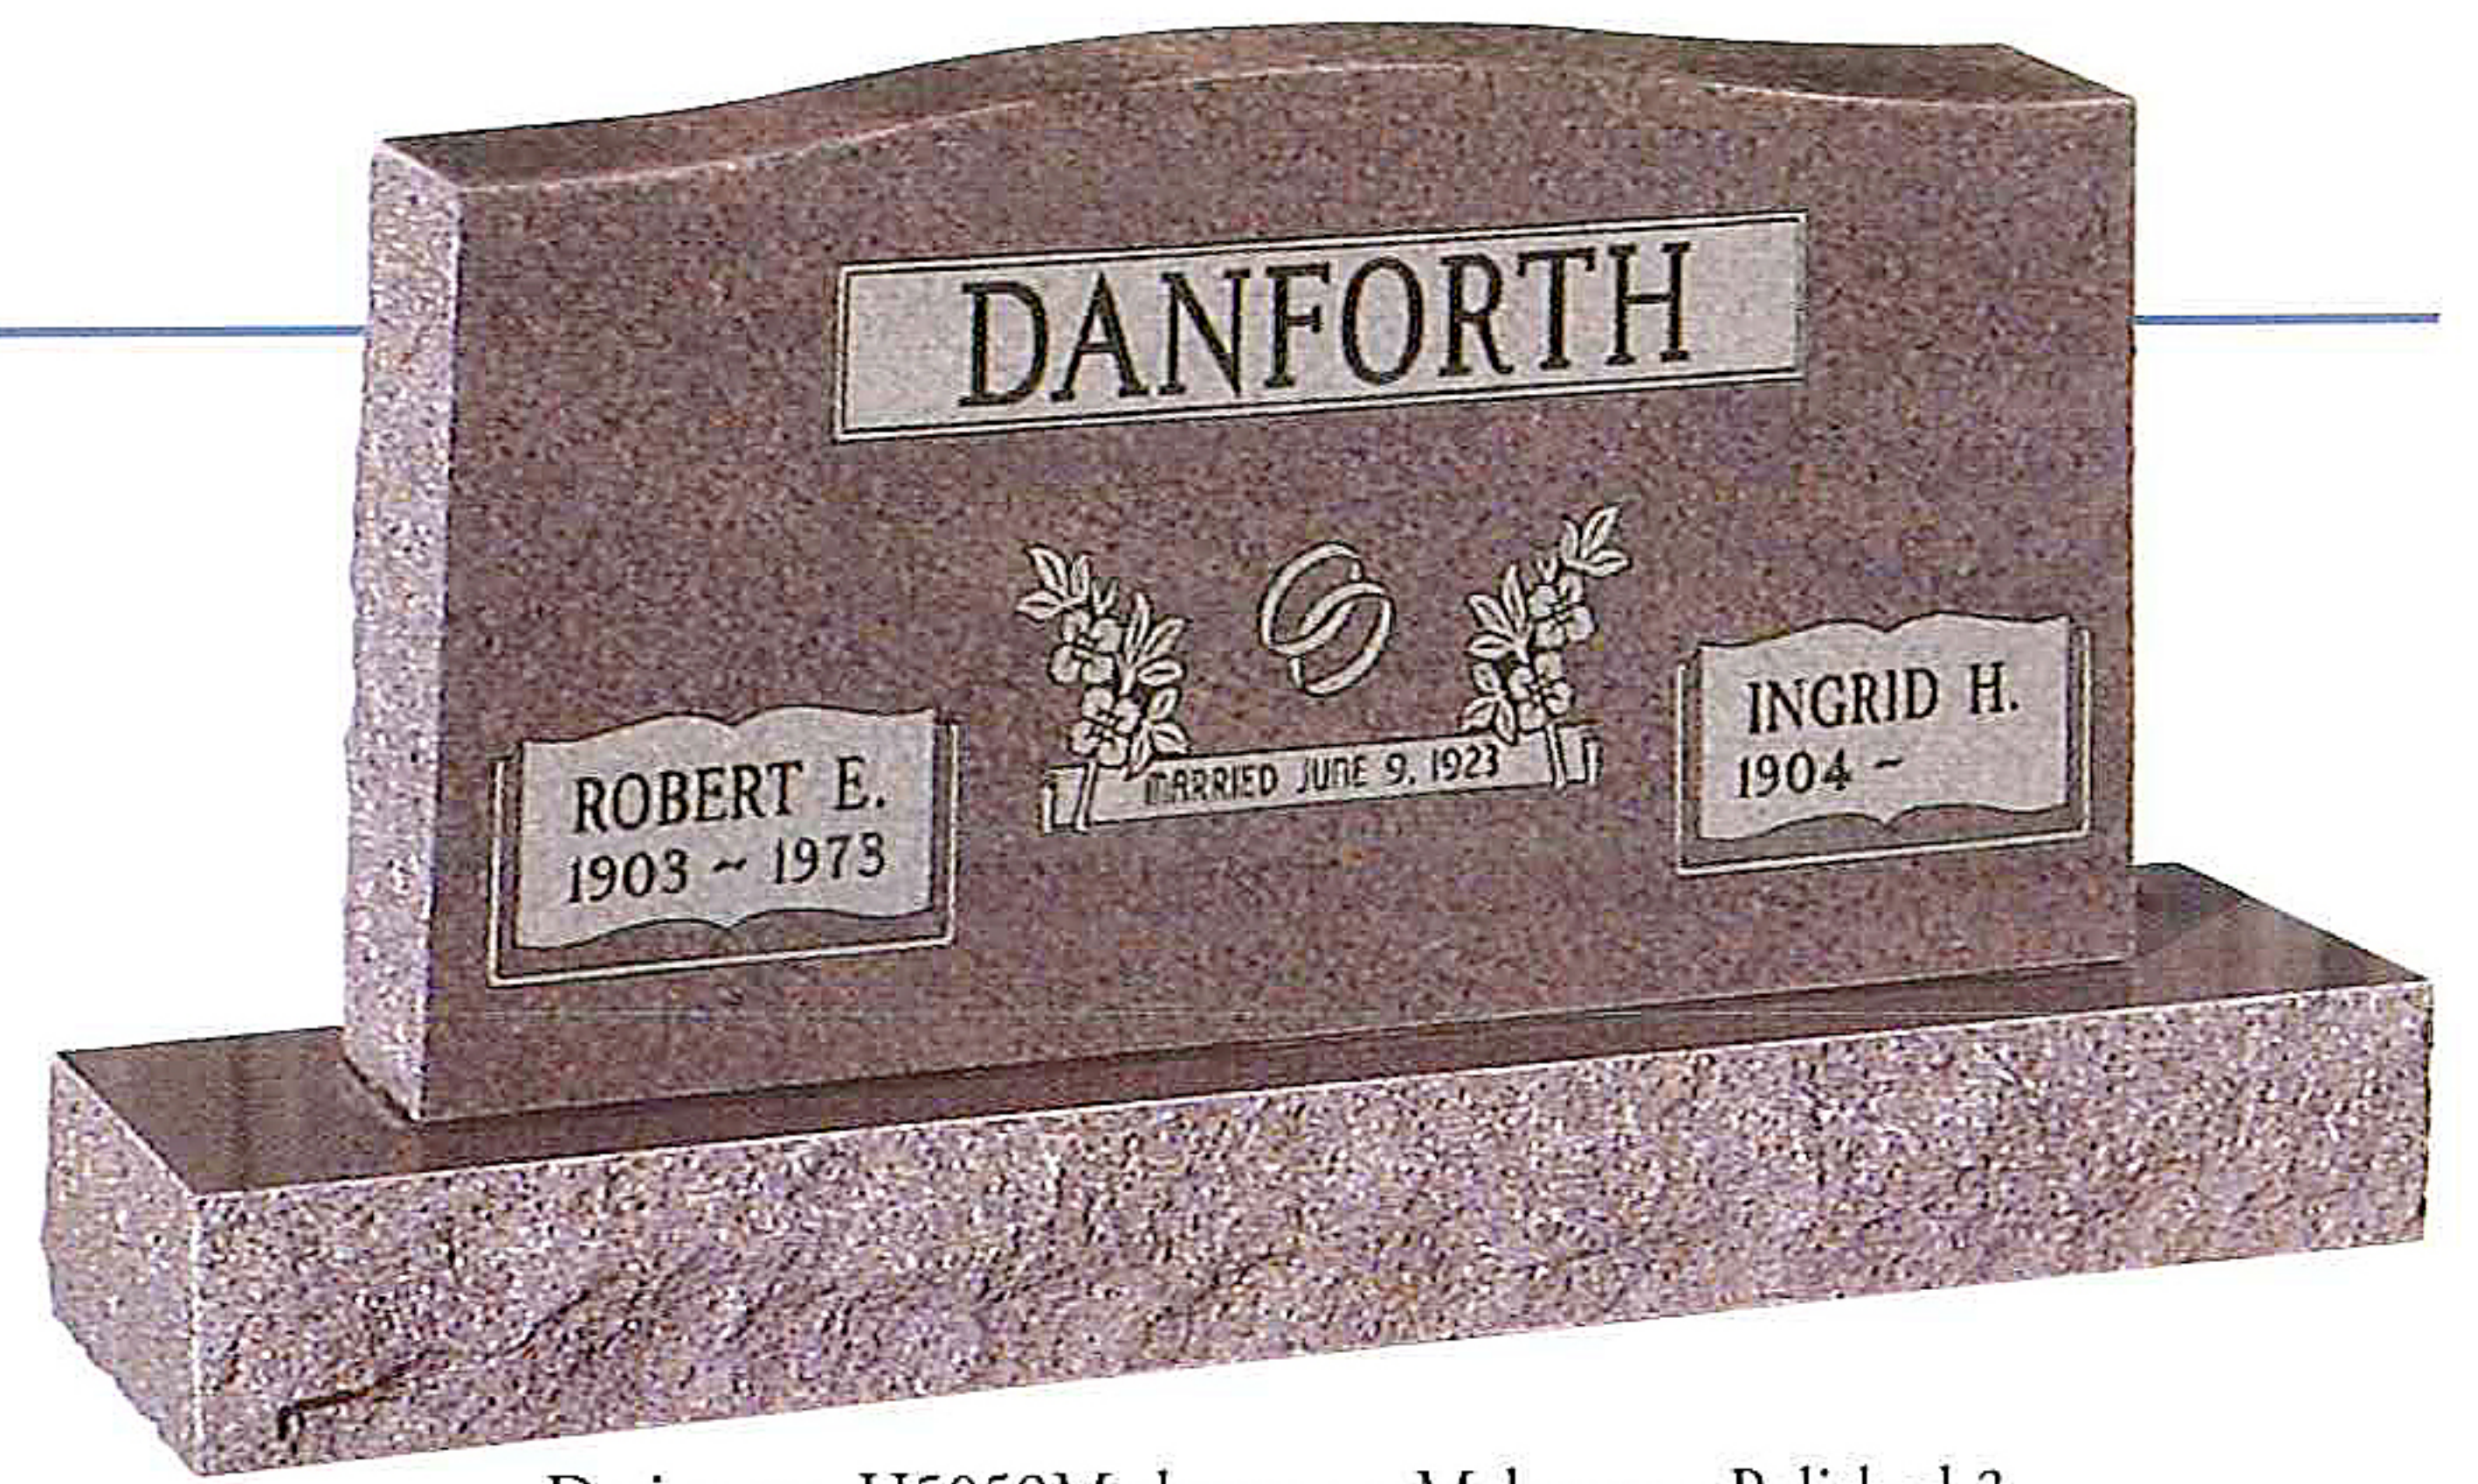

GRANITE MONUMENTS

Design no. H5059M shown on Mahogany, Polished 3

Design no. STD30156A shown on Wausau Red

Design no. 6-606 shown on Buena Black

Design no. STD30557A shown on Gray

Design no. 6-659 shown on Mahogany, Polished 3

Design no. 6-618 shown on Gray

Design no. H4012M shown on Buena Black

Design no. 6-660 shown on Cedar Rose with polished oval top and polished margin base.

Design no. H4006M shown on Wausau Red with straight polished top and sides.